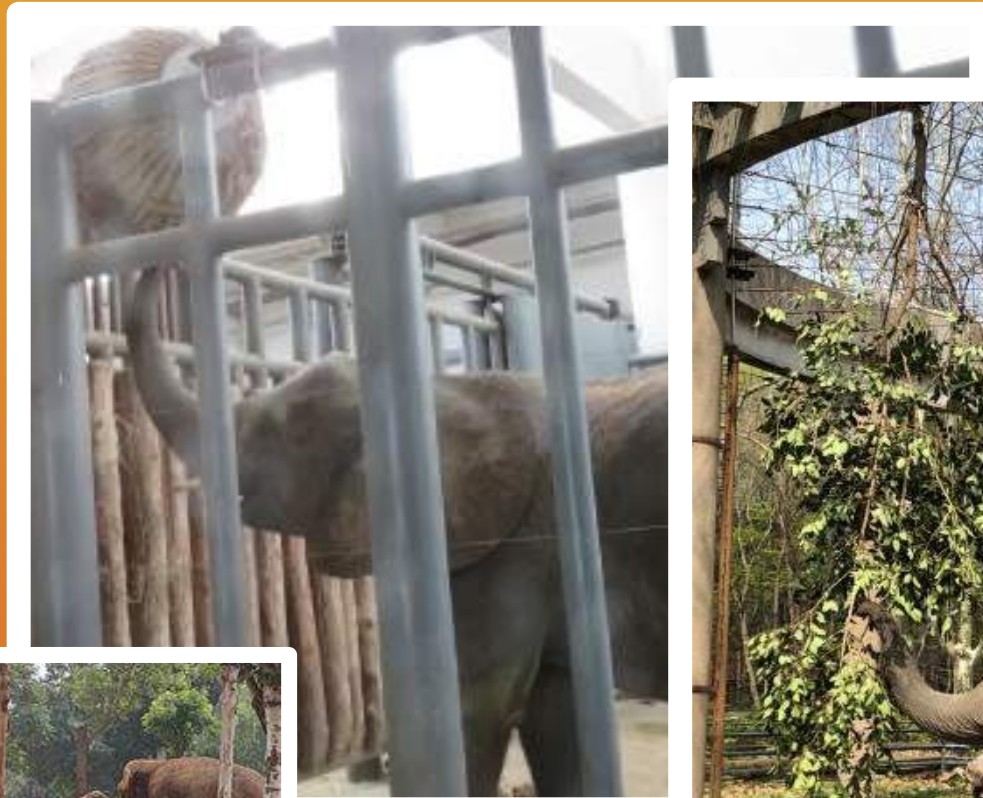

# WELFARE TRAINING WEBINARS SURVEY

Our CN team conducted a webinar participants survey following the delivery of 14 online training webinars to zookeepers between 2021 and 2023, the result show that

- 66% of attendees are keepers, 21% technicians, 6% managers, 5% vets and 1.5% educators
- Participants rate Environmental enrichment (34%), Health & safety (32%), Bigs Cats (20%), Chimps (20%), Nutrition (18%), Back of House (17%) as the most beneficial topics
- Following the webinars, 47% of participants delivered new EE to their animals, 45% modified / updated their animal diets and 38% reviewed their health and safety protocols
- 99% of participants are willing to attend future webinars
- 54% of participants score the webinars 9/10 for learning value

# ELEPHANT ENCLOSURE IMPROVEMENTS

Improvements seen in numerous zoos including Qingdao Forest Wildlife World, Shanghai Zoo, Shijiazhuang Zoo and Ordos Safari Park providing logs, tyres, hay nets and browse feeders for their elephants